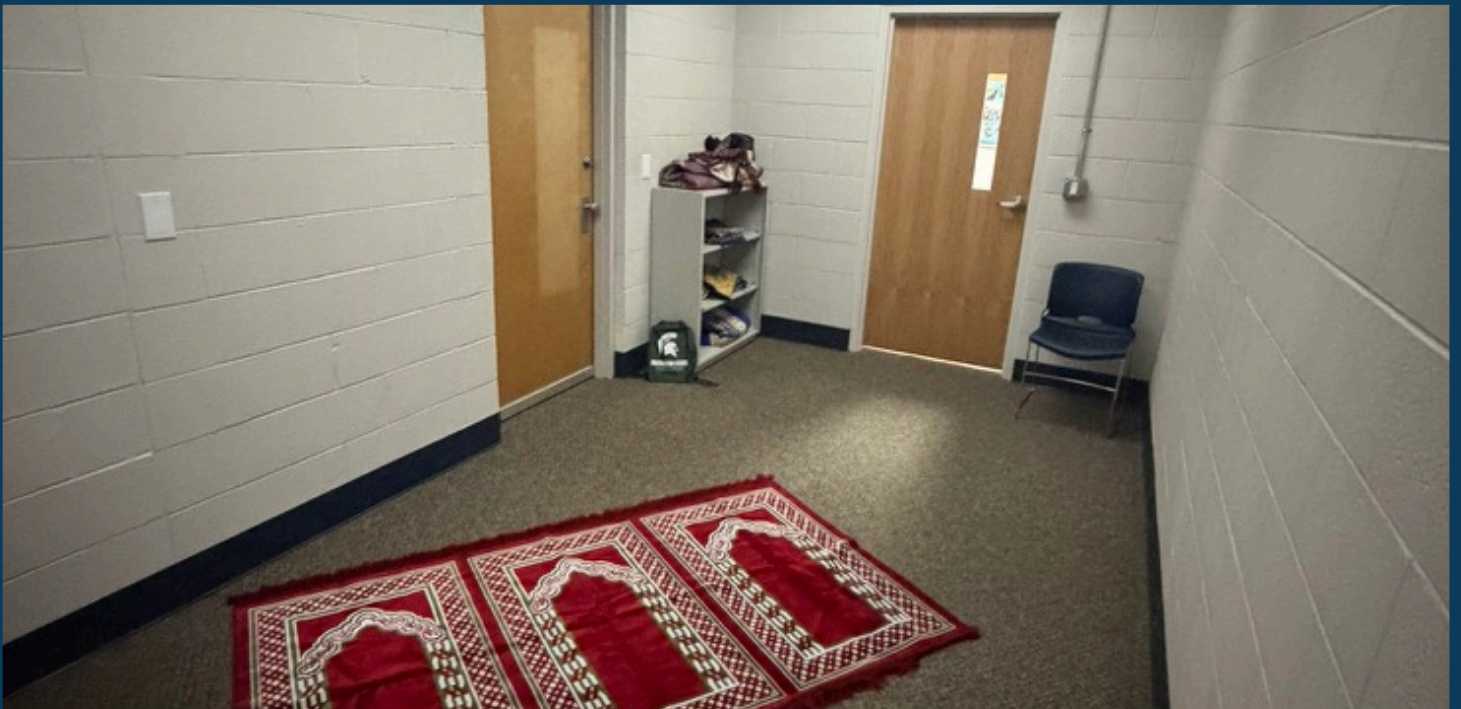

The expansion significantly increases our capacity to serve newcomers and includes six new multi-stall bathrooms, wudu stations, a dedicated prayer room, conference rooms, classrooms, storage, workshop and archive space, new flooring and lighting, and an RDC office suite. These enhancements create a more functional, accessible, and welcoming environment for all who enter.

From early childhood education and youth programming to English classes, health navigation, and community-building activities, the Newcomer Center is a space designed to foster belonging and opportunity.

New Wing Classroom

New Wing Small Conference Room

Teen Room Before

Teen Room Before

Wudu Stations Before

Wudu Stations After

RDC Office Suite Before

RDC Office Suite After

RDC Office Suite After

RDC Office Suite After

Prayer Room Before and After

SCK Pantry Before and After

New Wing Bathrooms Before and After

Classroom Wing Before and After

Dedication and Recognition

Dedication and Recognition