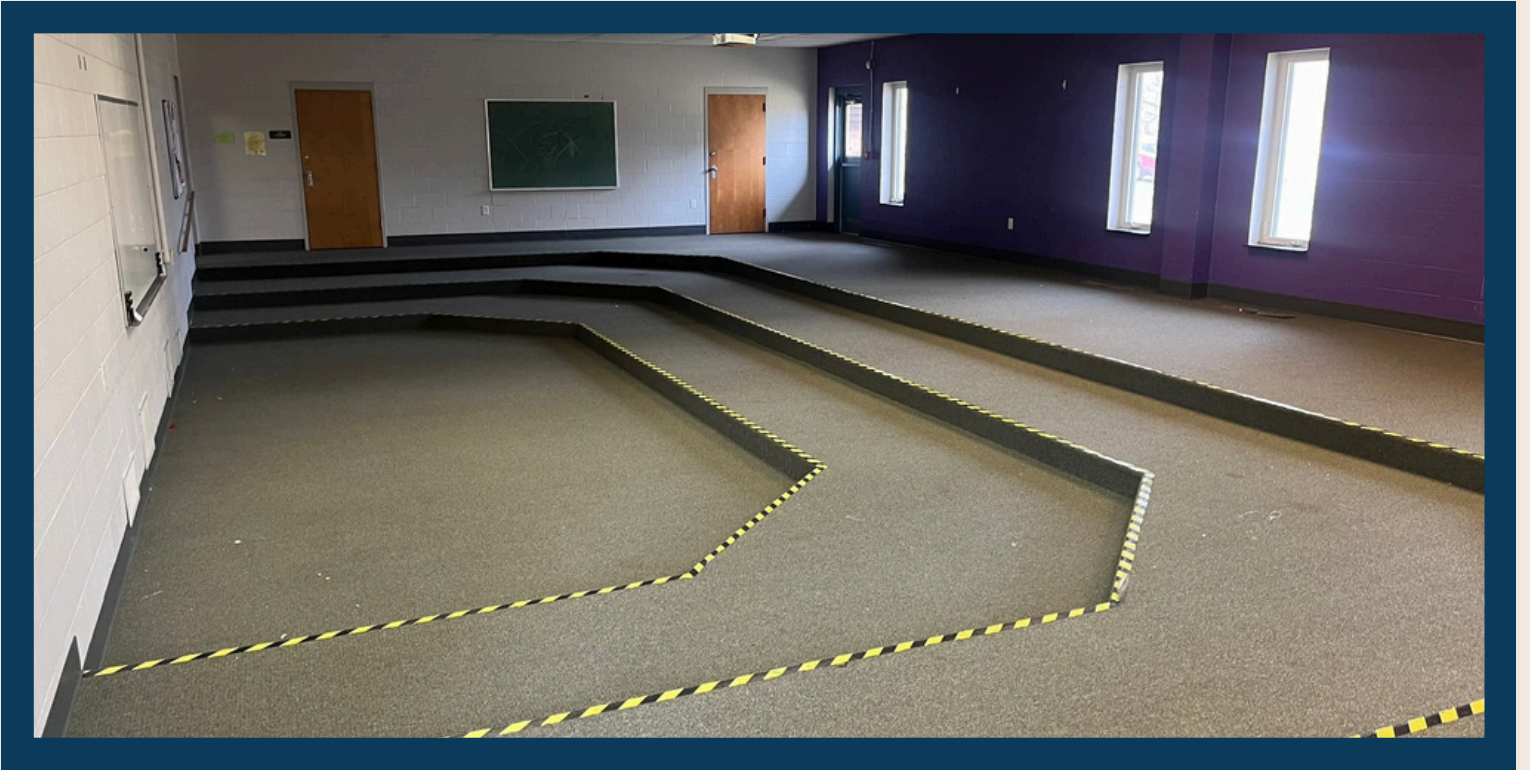

The expansion significantly increases our capacity to serve newcomers and includes six new multi-stall bathrooms, wudu stations, a dedicated prayer room, conference rooms, classrooms, storage, workshop and archive space, new flooring and lighting, and an RDC office suite. These enhancements create a more functional, accessible, and welcoming environment for all who enter.

New Wing Classroom

New Wing Small Conference Room

Teen Room Before

Teen Room Before

Wudu Stations Before

Wudu Stations After

RDC Office Suite Before

RDC Office Suite After